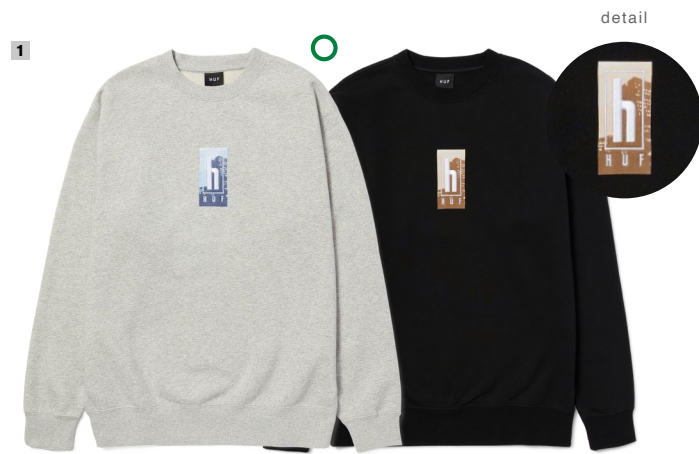

1 PF00643
ROADS CREWNECK
BLACK, HEATHER GREY // S-XXL
• 80/20 cotton-poly 330gm crewneck fleece
• Printed artwork with embroidered details at center chest
• HUF woven label at interior neck
PVP: 100€