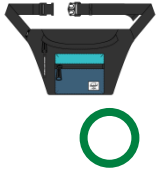

SEVENTEEN

SEVENTEEN
Style #: 10017
Season: 2022-S2
M.S.R.P.: €39.99
Sizes: OS
Color: Black/Blue Ashes/Blue Curacao