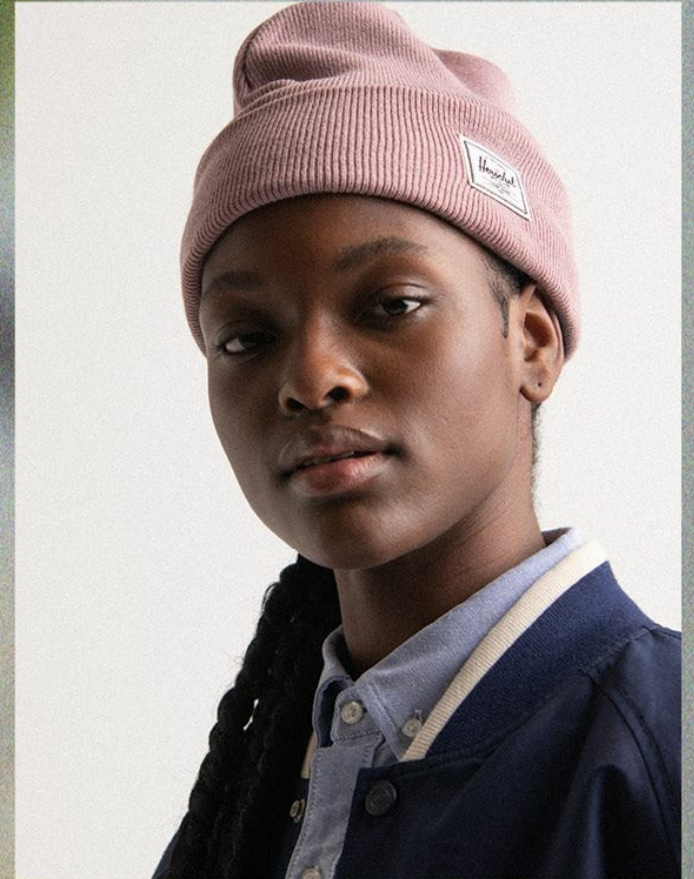

WHALER MESH CLASSIC LOGO

Style #: 1047
Season: 2022-S2
M.S.R.P.: €24.99
Sizes: OS
Color: Aqua Sky Classic Logo

Twenty Twenty Two

Ballon Two

Headwear

Herschel Supply Company

ELMER

ELMER
Style #: 1065
Season: 2022-S2
M.S.R.P.: €19.99
Sizes: OS
Color: Black/Strong Blue