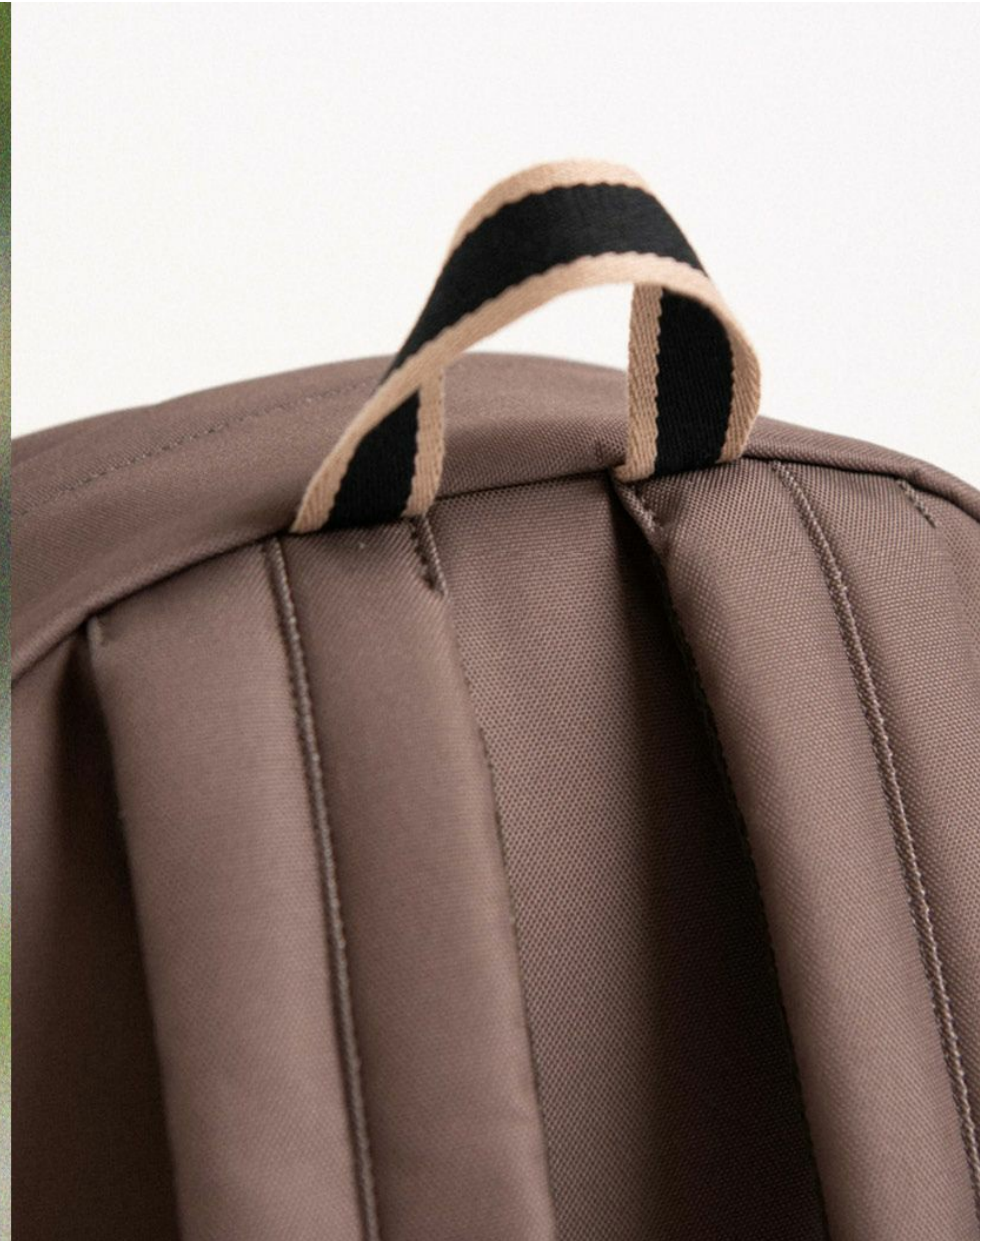

Twenty Twenty-Two

Season Two

Herschel Supply Classics / Backpacks

Herschel Supply Company

Twenty Twenty-Two Season Two

HERITAGE

HERITAGE

Style #: 10007
Season: 2022-S2
M.S.R.P.: €74.99
Sizes: OS
Color: Black/Blue Ashes/Blue Curacao