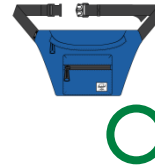

SEVENTEEN
Style #: 10017
Season: 2022-S2
M.S.R.P.: €34.99
Sizes: OS
Color: Strong Blue