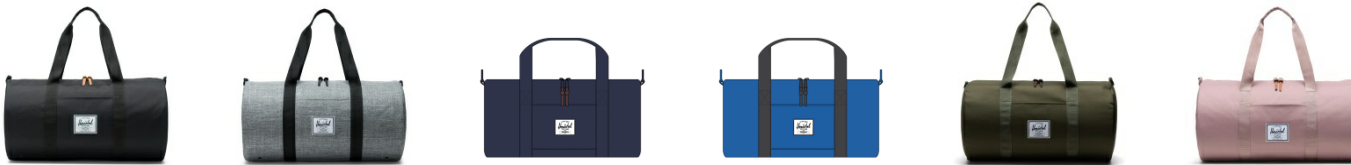

STRAND
Style #: 10343
Season: 2022-S2
M.S.R.P.: €79.99
Sizes: OS
Color: Ash Rose

STRAND
Style #: 10343
Season: 2022-S2
M.S.R.P.: €79.99
Sizes: OS
Color: Daybreak

SUTTON MID-VOLUME

SUTTON MID-VOLUME

Style #: 10251
Season: 2022-S2
M.S.R.P.: €69.99
Sizes: OS
Color: Black

SUTTON MID-VOLUME

Style #: 10251
Season: 2022-S2
M.S.R.P.: €69.99
Sizes: OS
Color: Raven Crosshatch

SUTTON MID-VOLUME

Style #: 10251
Season: 2022-S2
M.S.R.P.: €69.99
Sizes: OS
Color: Peacoat/Chicory Coffee

SUTTON MID-VOLUME

Style #: 10251
Season: 2022-S2
M.S.R.P.: €69.99
Sizes: OS
Color: Strong Blue

SUTTON MID-VOLUME

Style #: 10251
Season: 2022-S2
M.S.R.P.: €69.99
Sizes: OS
Color: Ivy Green/Chicory Coffee

SUTTON MID-VOLUME

Style #: 10251
Season: 2022-S2
M.S.R.P.: €69.99
Sizes: OS
Color: Ash Rose