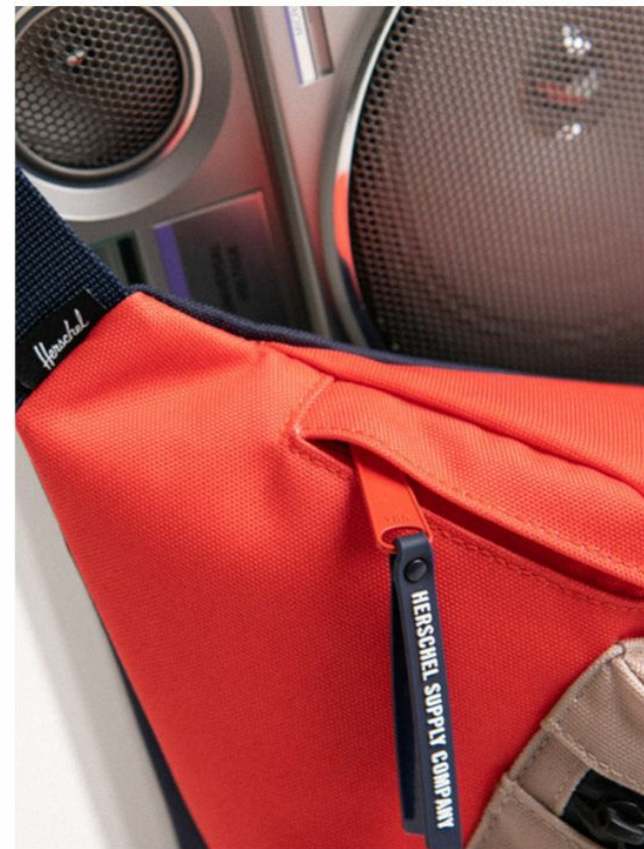

Herschel Supply Classics / Small Accessories

Herschel Supply Company